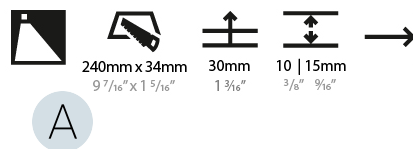

GENERAL

Series: Delight
Subseries: Delight String Wide
Brand: Prolight
Division: Architectural
Mounting Type: Recessed
Mounting Location: Wall
Subcategory: Step Light

PHYSICAL

Shape: Rectangle
Length (mm): 250
Length (in): 9 ¹³/₁₆
Width (mm): 40
Width (in): 1 ⁹/₁₆
Height (mm): 250
Depth (mm): 26
Height (in): 9 ¹³/₁₆
Depth (in): 1
Ceiling Thickness (mm): 10 / 12 / 15
Ceiling Thickness (in): 3/8 or 1/2 or 9/16
Min. Recessing Depth (mm): 30
Min. Recessing Depth (in): 1 ³/₁₆
Light Distribution: Asymmetric
Weight (kg): .83
Weight (lbs): 1.8
Fixture Finish: SSR / BKV / CWI / CRY / HAB / LAG / UFT / ITA / RUA / RUR / MIC / FTG / MYG / TWT / LOD / PUS / FRO / FUP / KIA / POP / BLS / SPG / MEY / GOH / GUM / CHC / COM / ABZ / JAG / OBR / MOS / ROR
Fixture Material: Aluminum
Cut-out Measurements: 240mm / 9 7/16" x 34mm / 1 5/16"

ELECTRICAL

Lamp Type: LED (Zhaga Standard)
Input Wattage (W): 2.2
Total Output Wattage (W): 2
Dimming: 0-10V Dimming / Phase Dimming (120Vac Only)
Driver Included: No
Driver Location: Remote
Driver Type: Constant Current - 120 / 277Vac
Driver Class: Class 2
Input Voltage (V): 120 - 277
Constant Current (MA): 700

LED

Number of LEDs: 1
Color Temperature (°K): 2700 / 3000 / 3500 / 4000
Max. Delivered Lumen (lm): 60 / 60 / 68 / 70
CRI: >90 CRI
Lamp Life (hrs): 50000

OPTICAL

RATINGS AND CERTIFICATIONS

Certified By: Certified for North American Standards
IP rating: IP20