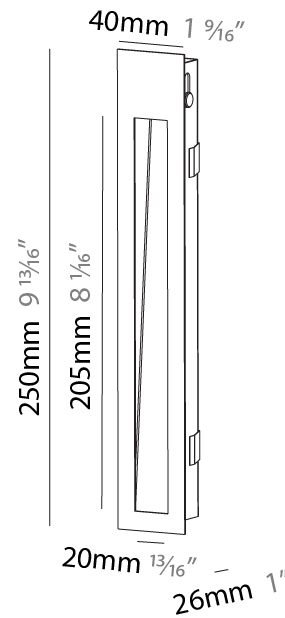

GENERAL

Series: Delight
Subseries: Delight String Wide
Brand: Prolight
Division: Architectural
Mounting Type: Recessed
Mounting Location: Wall
Subcategory: Step Light

PHYSICAL

Shape: Rectangle
Length (mm): 250
Length (in): 9 ¹³/₁₆
Width (mm): 40
Width (in): 1 ⁹/₁₆
Height (mm): 250
Depth (mm): 26
Height (in): 9 ¹³/₁₆
Depth (in): 1
Ceiling Thickness (mm): 10 / 12 / 15
Ceiling Thickness (in): 3/8 or 1/2 or 9/16
Min. Recessing Depth (mm): 30
Min. Recessing Depth (in): 1 ³/₁₆
Light Distribution: Asymmetric
Weight (kg): .83
Weight (lbs): 1.8
Fixture Finish: SSR / BKV / CWI / CRY / HAB / LAG / UFT / ITA / RUA / RUR / MIC / FTG / MYG / TWT / LOD / PUS / FRO / FUP / KIA / POP / BLS / SPG / MEY / GOH / GUM / CHC / COM / ABZ / JAG / OBR / MOS / ROR
Fixture Material: Aluminum
Cut-out Measurements: 240mm / 9 7/16" x 34mm / 1 5/16"

ELECTRICAL

Lamp Type: LED (Zhaga Standard)
Input Wattage (W): 2.2
Total Output Wattage (W): 2
Dimming: 0-10V Dimming / Phase Dimming (120Vac Only)
Driver Included: No
Driver Location: Remote
Driver Type: Constant Current - 120 / 277Vac
Driver Class: Class 2
Input Voltage (V): 120 - 277
Constant Current (MA): 700

LED

Number of LEDs: 1
Color Temperature (°K): 2700 / 3000 / 3500 / 4000
Max. Delivered Lumen (lm): 60 / 60 / 68 / 70
CRI: >90 CRI
Lamp Life (hrs): 50000

OPTICAL

RATINGS AND CERTIFICATIONS

Certified By: Certified for North American Standards
IP rating: IP20