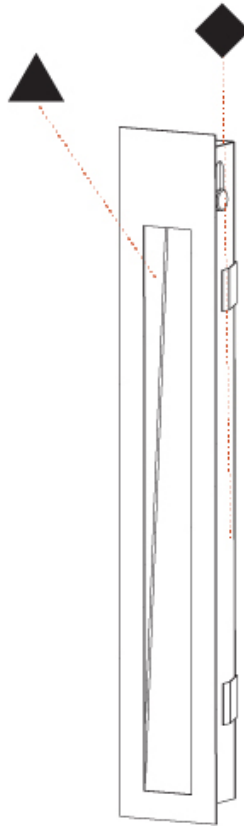

GENERAL

Series: Delight
Subseries: Delight String Wide
Brand: Prolicht
Division: Architectural
Mounting Type: Recessed
Mounting Location: Wall
Subcategory: Step Light

PHYSICAL

Shape: Rectangle
Width (mm): 40
Width (in): 1 9/16
Height (mm): 150
Depth (mm): 26
Height (in): 5 7/8
Depth (in): 1
Ceiling Thickness (mm): 10 / 12 / 15
Ceiling Thickness (in): 3/8 or 1/2 or 9/16
Min. Recessing Depth (mm): 30
Min. Recessing Depth (in): 1 3/16
Light Distribution: Asymmetric
Weight (kg): 0.21
Weight (lbs): 0.46
Screws: No visible screws
Fixture Finish: SSR / BKV / CWI / CRY / HAB / LAG / UFT / ITA / RUA / RUR / MIC / FTG / MYG / TWT / LOD / PUS / FRO / FUP / KIA / POP / BLS / SPG / MEY / GOH / GUM / CHC / COM / ABZ / JAG / OBR / MOS / ROR
Fixture Material: Aluminum
Cut-out Measurements: 140mm / 5 1/2" x 34mm / 1 5/16"

GENERAL

Series: Delight
Subseries: Delight String Wide
Brand: Prolight
Division: Architectural
Mounting Type: Recessed
Mounting Location: Wall
Subcategory: Step Light

PHYSICAL

Shape: Rectangle
Length (mm): 250
Length (in): 9 ¹³ / ₁₆
Width (mm): 40
Width (in): 1 ⁹ / ₁₆
Height (mm): 250
Depth (mm): 26
Height (in): 9 ¹³ / ₁₆
Depth (in): 1
Ceiling Thickness (mm): 10 / 12 / 15
Ceiling Thickness (in): 3/8 or 1/2 or 9/16
Min. Recessing Depth (mm): 30
Min. Recessing Depth (in): 1 ³ / ₁₆
Light Distribution: Asymmetric
Weight (kg): .83
Weight (lbs): 1.8
Fixture Finish: SSR / BKV / CWI / CRY / HAB / LAG / UFT / ITA / RUA / RUR / MIC / FTG / MYG / TWT / LOD / PUS / FRO / FUP / KIA / POP / BLS / SPG / MEY / GOH / GUM / CHC / COM / ABZ / JAG / OBR / MOS / ROR
Fixture Material: Aluminum
Cut-out Measurements: 240mm / 9 7/16" x 34mm / 1 5/16"

DELIGHT STRING WIDE RECESSED

A35699-

PROJECT _____

TYPE _____

SPECIFIER _____

QUANTITY _____

DATE _____

A